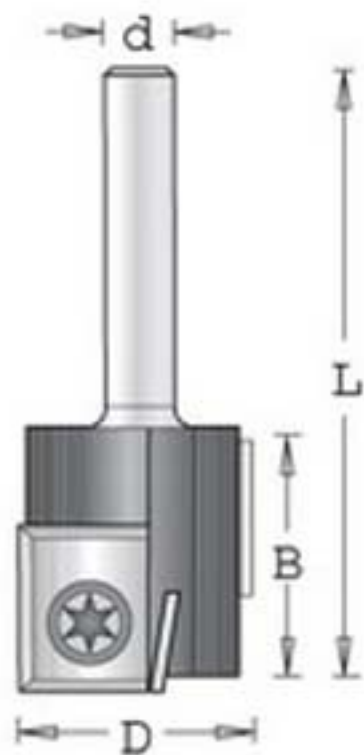

# Economy Insert Staggered Plunge

## 2 Flute

Staggered insert knives along with a fixed plunge knife (see diagram), utilizes 4-sided carbide inserts. Economically priced.

AMA-12

D	B	d	L	Replacement Knives (min. order 10ea.)	Tool No.
3/4	3/4	1/4	2	AMA-12	RC-1024
7/8	1/2	1/4	1-3/4	AMA-12	RC-1022
7/8	3/4	1/4	2	AMA-12	RC-1026