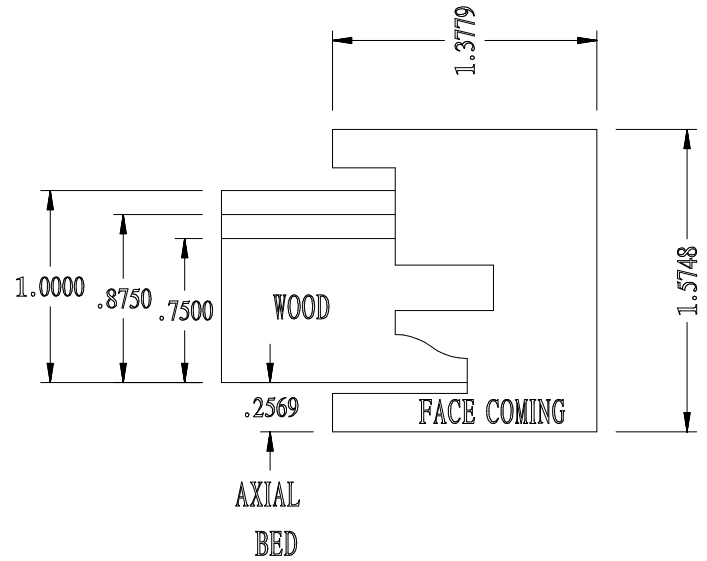

INSERT # 212102

WOOD RAN FACE DOWN

INSERT # 212103

WOOD RAN FACE DOWN

40MM X 35MM NG BACKERS