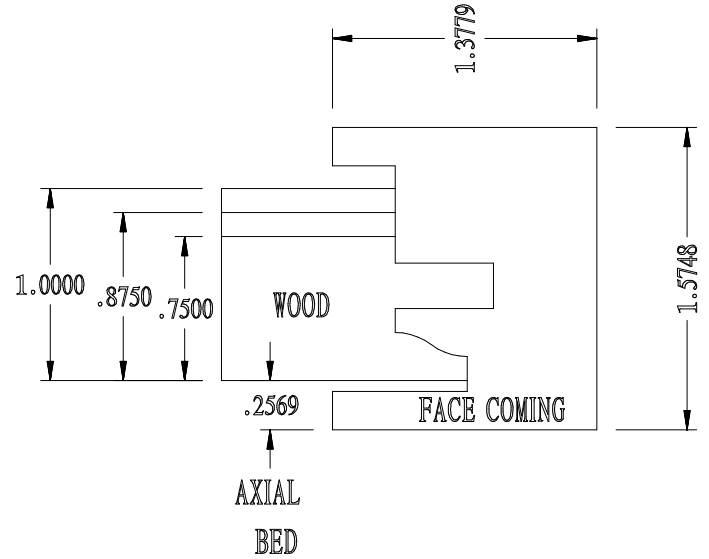

INSERT # 212102

WOOD RAN FACE DOWN

INSERT # 212103

WOOD RAN FACE DOWN

40MM X 35MM NG BACKERS