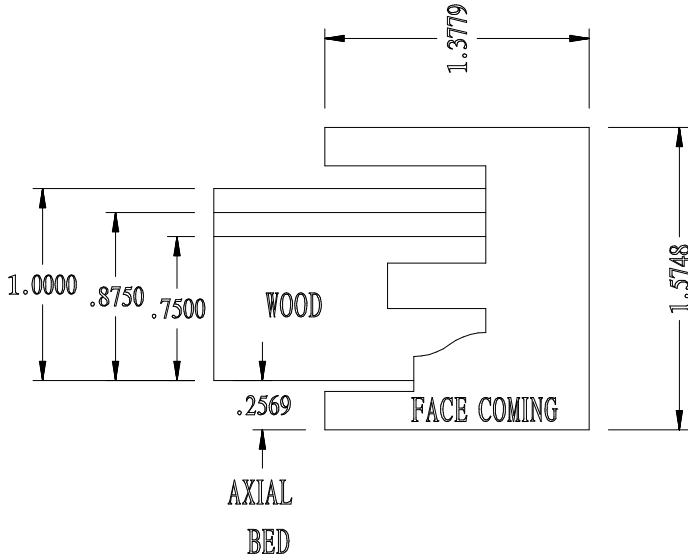

INSERT # 212102

WOOD RAN FACE DOWN

INSERT # 212103

WOOD RAN FACE DOWN

40MM X 35MM NG BACKERS