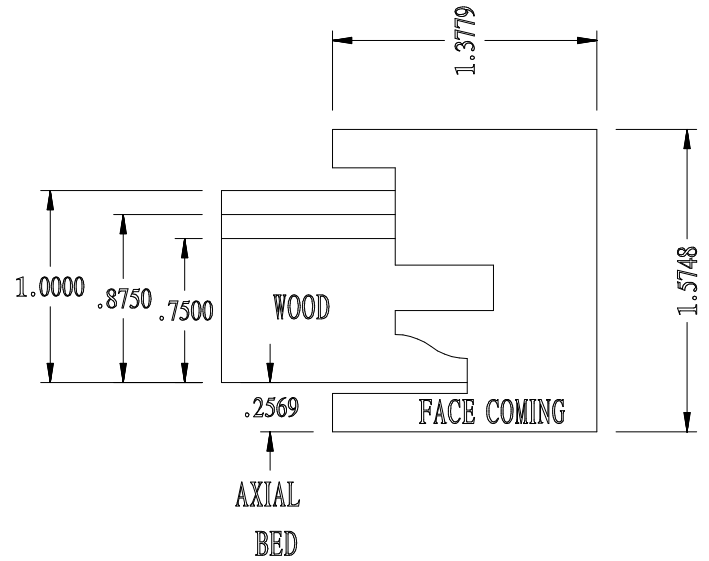

INSERT # 212102

WOOD RAN FACE DOWN

INSERT # 212103

WOOD RAN FACE DOWN

40MM X 35MM NG BACKERS