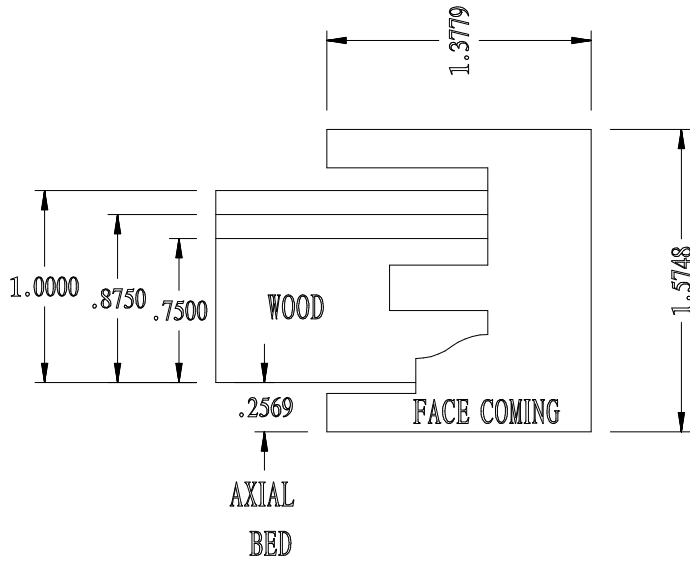

INSERT # 212102

WOOD RAN FACE DOWN

INSERT # 212103

WOOD RAN FACE DOWN

40MM X 35MM NG BACKERS