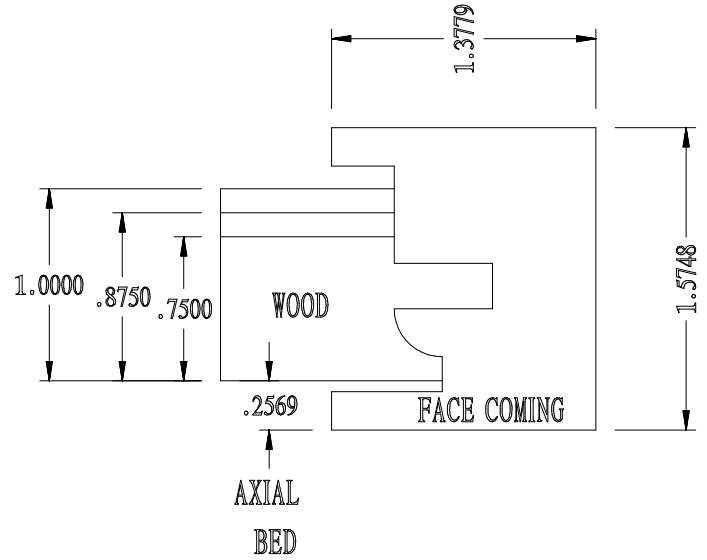

INSERT # 212100

WOOD RAN FACE DOWN

INSERT # 212101

WOOD RAN FACE DOWN

40mm x 35mm NG BACKERS