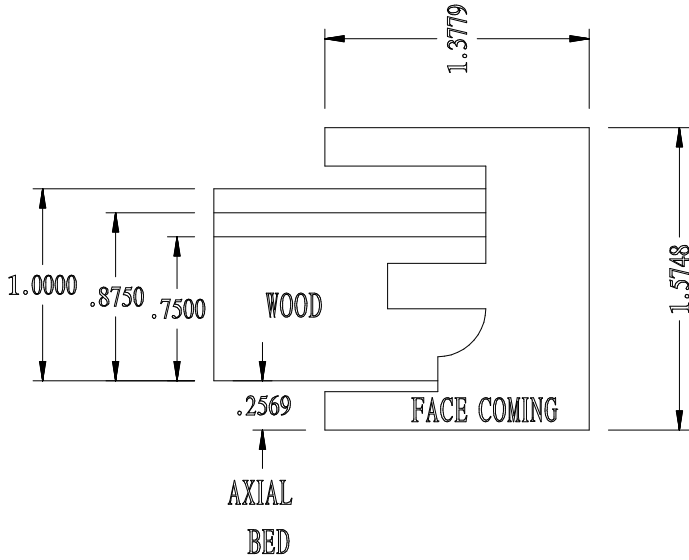

INSERT # 212100

WOOD RAN FACE DOWN

INSERT # 212101

WOOD RAN FACE DOWN

40mm x 35mm NG BACKERS