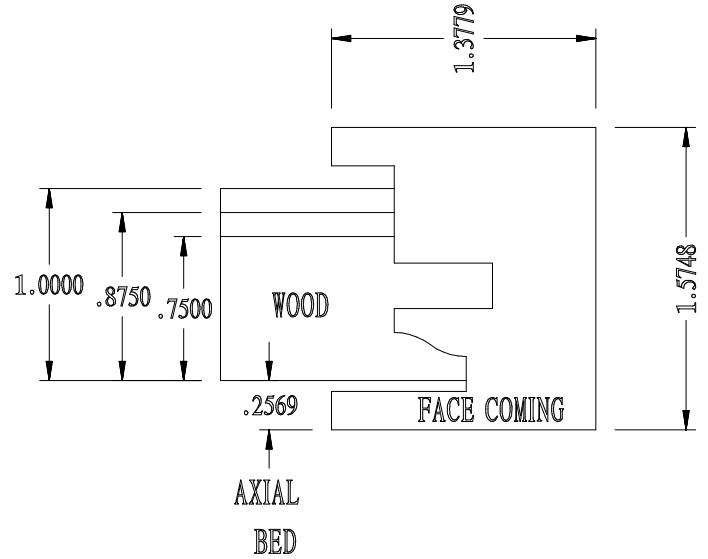

INSERT # 212102

WOOD RAN FACE DOWN

INSERT # 212103

WOOD RAN FACE DOWN

40MM X 35MM NG BACKERS