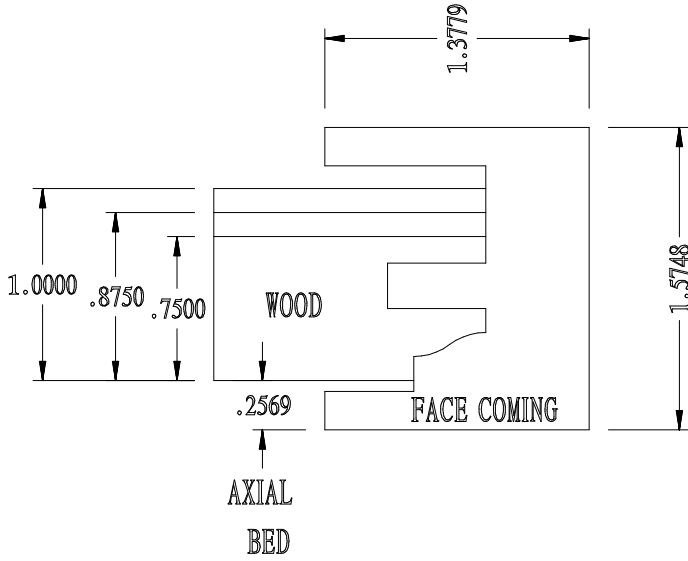

INSERT # 212102

WOOD RAN FACE DOWN

INSERT # 212103

WOOD RAN FACE DOWN

40MM X 35MM NG BACKERS