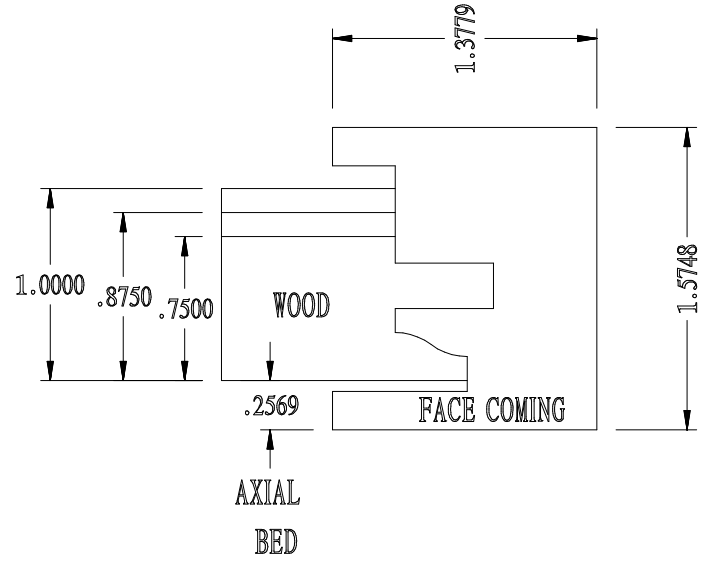

INSERT # 212102

WOOD RAN FACE DOWN

INSERT # 212103

WOOD RAN FACE DOWN

40MM X 35MM NG BACKERS