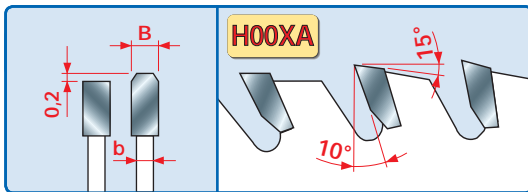

LU3D

HW - LAME PER IL TAGLIO DI PANNELLI BILAMINATI T.C.T. SAWBLADES TO CUT BILAMINATED PANELS

Rif. LU11M-LU26M

CARATTERISTICHE DEL DENTE - TOOTH'S FEATURES

CARATTERISTICHE DEL DENTE - TOOTH'S FEATURES

Fascia del N. giri minimo e massimo consigliati in funzione del diametro della lama.
Minimum and maximum RPM based on the blade diameter.

D mm	B mm	b mm	d mm	Z	α	FT - NL	CODICE CODE
200	3,2	2,2	30	64	5°	2/7/42	LU3D 0100 •
220	3,2	2,2	30	64	5°	2/7/42	LU3D 0200 •
250	3,2	2,2	30	80	5°	FT01	LU3D 0400 •
300	3,2	2,2	30	96	5°	FT01	LU3D 0600 •
300	3,2	2,2	35	96	5°		LU3D 0700 •
350	3,5	2,5	30	108	5°	FT02	LU3D 0900 •

Caratteristiche:

Dente piano-trapezoidale con angolo di taglio positivo.

Materiale:

Pannelli bilaminati.

> Application:

To size bilaminated panels with the employment of the scoring sawblade, in detail melamine-coated panels, with good finishing and long cutting life.

Machines:

Circular saws, horizontal panel sizing machines.

Features:

Flat-triple chip tooth with positive cutting angle.

Material:

Bilaminated panels.

SUFFICIENTE SUFFICIENT	BUONO GOOD	OTTIMO EXCELLENT
---------------------------	---------------	---------------------