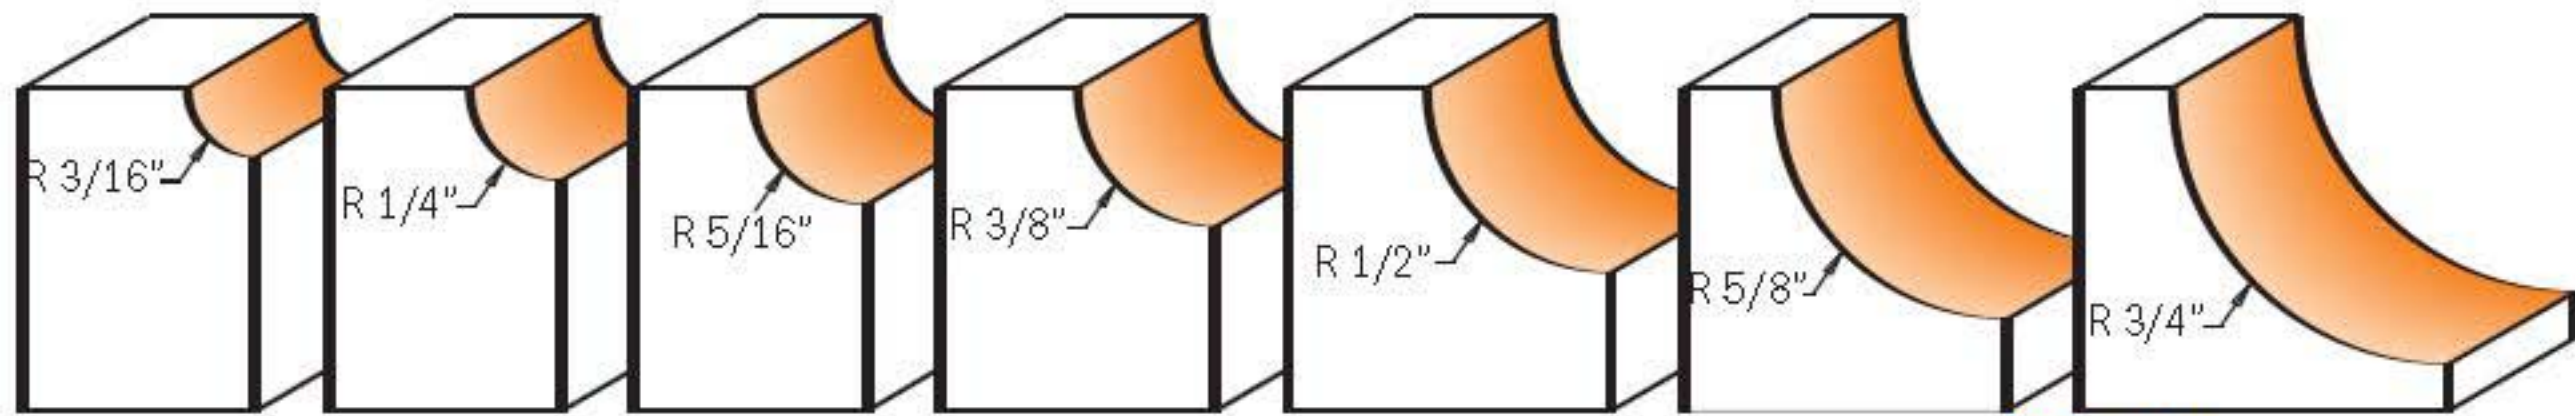

Cove Bits

837

Transform furniture, doors, and drawer fronts from simple to elegant by giving them a final touch with a CMT Cove Bit. Put these bits together with a CMT Roundover Bit and build perfectly fitting rule joints that are ideal for drop leaf table tops.

Drawings are 1:1 scale

Spare parts

ORDER NO. 1/4" shank	ORDER NO. 1/2" shank	R		D	I	L	Spare parts			
		inches	mm	inches	inches	inches	Shield	Bearing	Screw TCEI	Hex key
837.190.11		3/16	4.75	7/8	1/2	2-11/64	990.423.00	791.003.00	990.058.00	991.057.00
	837.690.11	3/16	4.75	7/8	1/2	2-27/64	990.423.00	791.003.00	990.058.00	991.057.00
837.222.11		1/4	6.35	1	1/2	2-11/64	990.423.00	791.003.00	990.058.00	991.057.00
	837.722.11	1/4	6.35	1	1/2	2-27/64	990.423.00	791.003.00	990.058.00	991.057.00
837.254.11		5/16	8	1-1/8	1/2	2-9/64	990.423.00	791.003.00	990.058.00	991.057.00
	837.754.11	5/16	8	1-1/8	1/2	2-25/64	990.423.00	791.003.00	990.058.00	991.057.00
837.286.11		3/8	9.52	1-1/4	1/2	2-9/64	990.423.00	791.003.00	990.058.00	991.057.00
	837.786.11	3/8	9.52	1-1/4	1/2	2-25/64	990.423.00	791.003.00	990.058.00	991.057.00
837.350.11		1/2	12.7	1-1/2	5/8	2-9/32	990.423.00	791.003.00	990.058.00	991.057.00
	837.850.11	1/2	12.7	1-1/2	5/8	2-17/32	990.423.00	791.003.00	990.058.00	991.057.00
	837.950.11	5/8	15.87	1-3/4	3/4	2-41/64	990.423.00	791.003.00	990.058.00	991.057.00
	837.951.11	3/4	19	2	7/8	2-51/64	990.423.00	791.003.00	990.058.00	991.057.00
	837.955.11			2	1/2	2-27/64	990.423.00	791.003.00	990.058.00	991.057.00