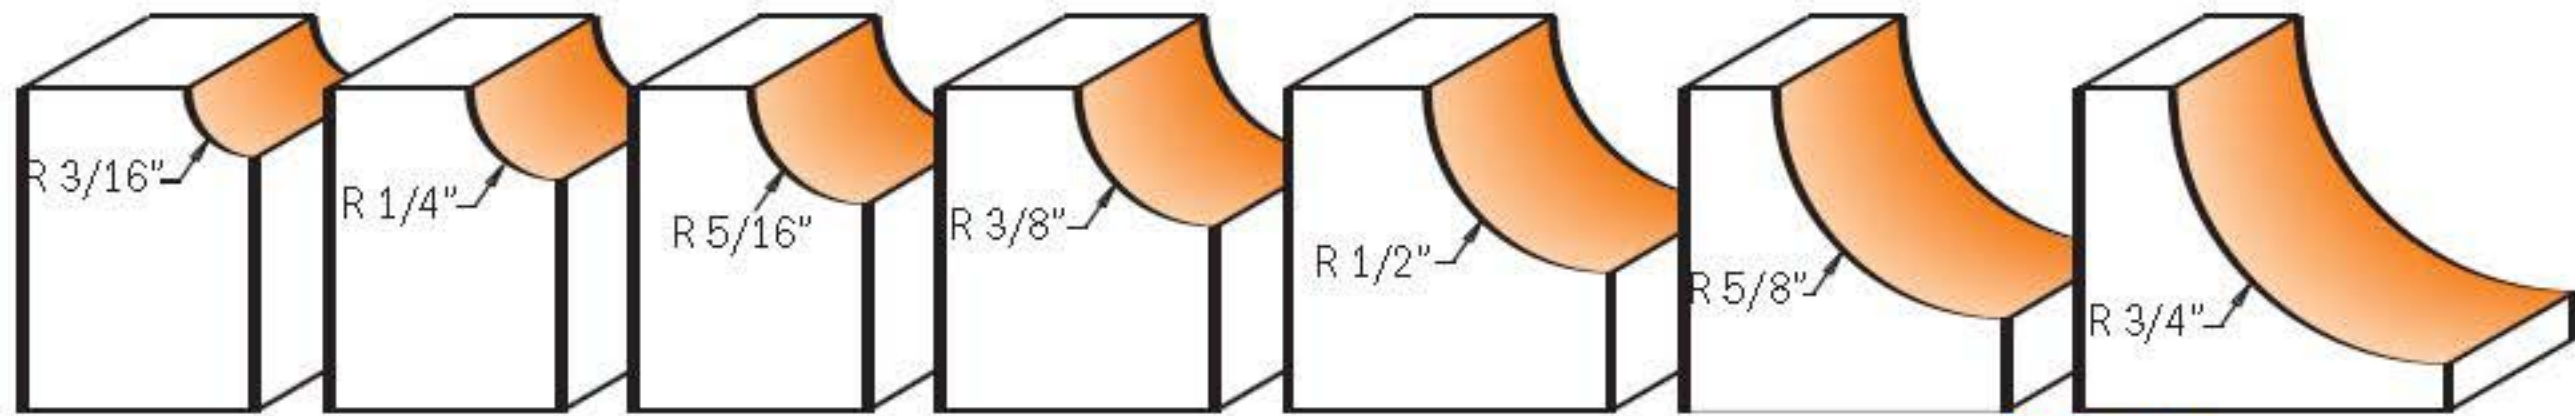

## 837

Transform furniture, doors, and drawer fronts from simple to elegant by giving them a final touch with a CMT Cove Bit. Put these bits together with a CMT Roundover Bit and build perfectly fitting rule joints that are ideal for drop leaf table tops.

837.955.11

Drawings are 1:1 scale

Spare parts

ORDER NO. 1/4" shank	ORDER NO. 1/2" shank	R		D	I	L	Spare parts			
		inches	mm	inches	inches	inches	Shield	Bearing	Screw TCEI	Hex key
837.190.11		3/16	4.75	7/8	1/2	2-11/64	990.423.00	791.003.00	990.058.00	991.057.00
	837.690.11	3/16	4.75	7/8	1/2	2-27/64	990.423.00	791.003.00	990.058.00	991.057.00
837.222.11		1/4	6.35	1	1/2	2-11/64	990.423.00	791.003.00	990.058.00	991.057.00
	837.722.11	1/4	6.35	1	1/2	2-27/64	990.423.00	791.003.00	990.058.00	991.057.00
837.254.11		5/16	8	1-1/8	1/2	2-9/64	990.423.00	791.003.00	990.058.00	991.057.00
	837.754.11	5/16	8	1-1/8	1/2	2-25/64	990.423.00	791.003.00	990.058.00	991.057.00
837.286.11		3/8	9.52	1-1/4	1/2	2-9/64	990.423.00	791.003.00	990.058.00	991.057.00
	837.786.11	3/8	9.52	1-1/4	1/2	2-25/64	990.423.00	791.003.00	990.058.00	991.057.00
837.350.11		1/2	12.7	1-1/2	5/8	2-9/32	990.423.00	791.003.00	990.058.00	991.057.00
	837.850.11	1/2	12.7	1-1/2	5/8	2-17/32	990.423.00	791.003.00	990.058.00	991.057.00
	837.950.11	5/8	15.87	1-3/4	3/4	2-41/64	990.423.00	791.003.00	990.058.00	991.057.00
	837.951.11	3/4	19	2	7/8	2-51/64	990.423.00	791.003.00	990.058.00	991.057.00
	837.955.11			2	1/2	2-27/64	990.423.00	791.003.00	990.058.00	991.057.00