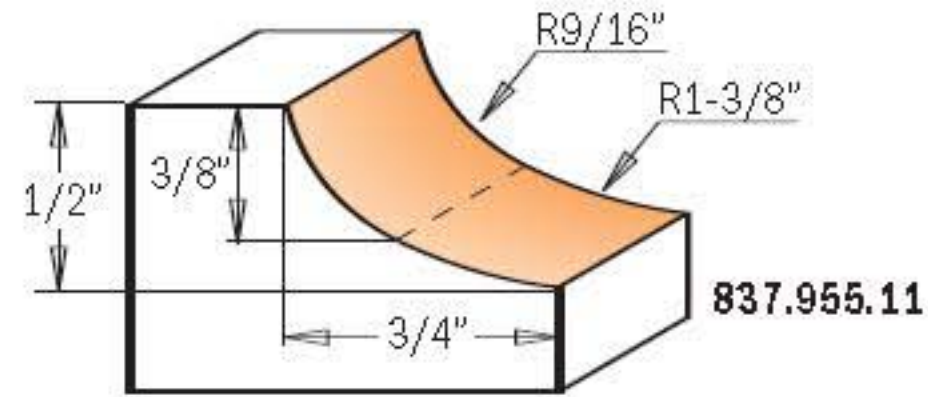

## 837

Transform furniture, doors, and drawer fronts from simple to elegant by giving them a final touch with a CMT Cove Bit. Put these bits together with a CMT Roundover Bit and build perfectly fitting rule joints that are ideal for drop leaf table tops.

837.955.11

Drawings are 1:1 scale

Spare parts

ORDER NO. 1/4" shank	ORDER NO. 1/2" shank	R		D	I	L	Spare parts			
		inches	mm	inches	inches	inches	Shield	Bearing	Screw TCEI	Hex key
837.190.11		3/16	4.75	7/8	1/2	2-11/64	990.423.00	791.003.00	990.058.00	991.057.00
	837.690.11	3/16	4.75	7/8	1/2	2-27/64	990.423.00	791.003.00	990.058.00	991.057.00
837.222.11		1/4	6.35	1	1/2	2-11/64	990.423.00	791.003.00	990.058.00	991.057.00
	837.722.11	1/4	6.35	1	1/2	2-27/64	990.423.00	791.003.00	990.058.00	991.057.00
837.254.11		5/16	8	1-1/8	1/2	2-9/64	990.423.00	791.003.00	990.058.00	991.057.00
	837.754.11	5/16	8	1-1/8	1/2	2-25/64	990.423.00	791.003.00	990.058.00	991.057.00
837.286.11		3/8	9.52	1-1/4	1/2	2-9/64	990.423.00	791.003.00	990.058.00	991.057.00
	837.786.11	3/8	9.52	1-1/4	1/2	2-25/64	990.423.00	791.003.00	990.058.00	991.057.00
837.350.11		1/2	12.7	1-1/2	5/8	2-9/32	990.423.00	791.003.00	990.058.00	991.057.00
	837.850.11	1/2	12.7	1-1/2	5/8	2-17/32	990.423.00	791.003.00	990.058.00	991.057.00
	837.950.11	5/8	15.87	1-3/4	3/4	2-41/64	990.423.00	791.003.00	990.058.00	991.057.00
	837.951.11	3/4	19	2	7/8	2-51/64	990.423.00	791.003.00	990.058.00	991.057.00
	837.955.11			2	1/2	2-27/64	990.423.00	791.003.00	990.058.00	991.057.00