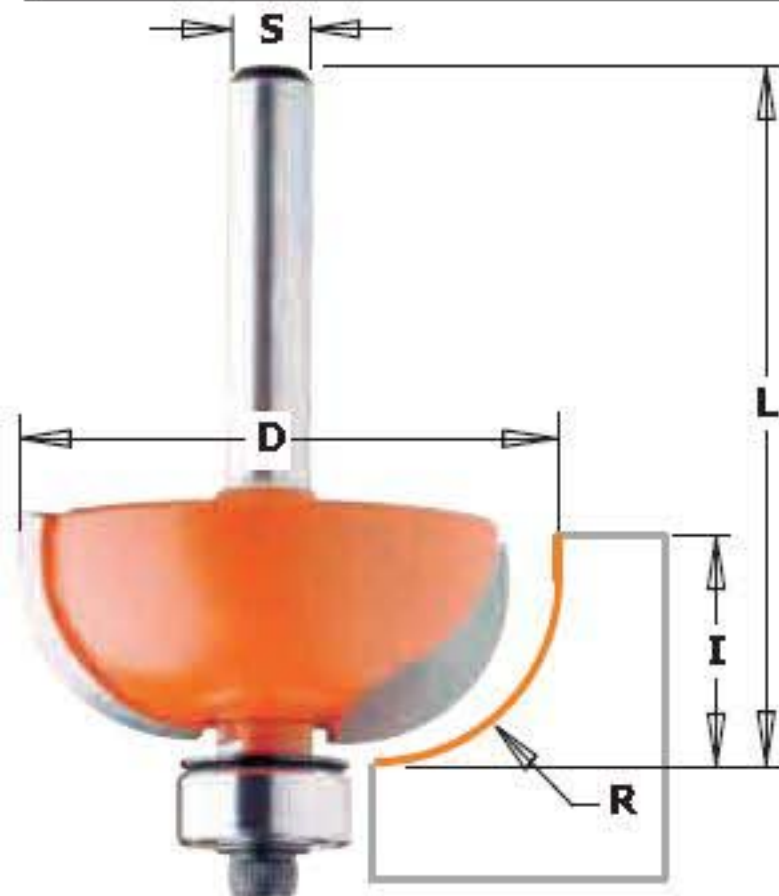

## 837

Transform furniture, doors, and drawer fronts from simple to elegant by giving them a final touch with a CMT Cove Bit. Put these bits together with a CMT Roundover Bit and build perfectly fitting rule joints that are ideal for drop leaf table tops.

837.955.11

Drawings are 1:1 scale

Spare parts

ORDER NO. 1/4" shank	ORDER NO. 1/2" shank	R		D	I	L	Spare parts			
		inches	mm	inches	inches	inches	Shield	Bearing	Screw TCEI	Hex key
837.190.11		3/16	4.75	7/8	1/2	2-11/64	990.423.00	791.003.00	990.058.00	991.057.00
	837.690.11	3/16	4.75	7/8	1/2	2-27/64	990.423.00	791.003.00	990.058.00	991.057.00
837.222.11		1/4	6.35	1	1/2	2-11/64	990.423.00	791.003.00	990.058.00	991.057.00
	837.722.11	1/4	6.35	1	1/2	2-27/64	990.423.00	791.003.00	990.058.00	991.057.00
837.254.11		5/16	8	1-1/8	1/2	2-9/64	990.423.00	791.003.00	990.058.00	991.057.00
	837.754.11	5/16	8	1-1/8	1/2	2-25/64	990.423.00	791.003.00	990.058.00	991.057.00
837.286.11		3/8	9.52	1-1/4	1/2	2-9/64	990.423.00	791.003.00	990.058.00	991.057.00
	837.786.11	3/8	9.52	1-1/4	1/2	2-25/64	990.423.00	791.003.00	990.058.00	991.057.00
837.350.11		1/2	12.7	1-1/2	5/8	2-9/32	990.423.00	791.003.00	990.058.00	991.057.00
	837.850.11	1/2	12.7	1-1/2	5/8	2-17/32	990.423.00	791.003.00	990.058.00	991.057.00
	837.950.11	5/8	15.87	1-3/4	3/4	2-41/64	990.423.00	791.003.00	990.058.00	991.057.00
	837.951.11	3/4	19	2	7/8	2-51/64	990.423.00	791.003.00	990.058.00	991.057.00
	837.955.11			2	1/2	2-27/64	990.423.00	791.003.00	990.058.00	991.057.00