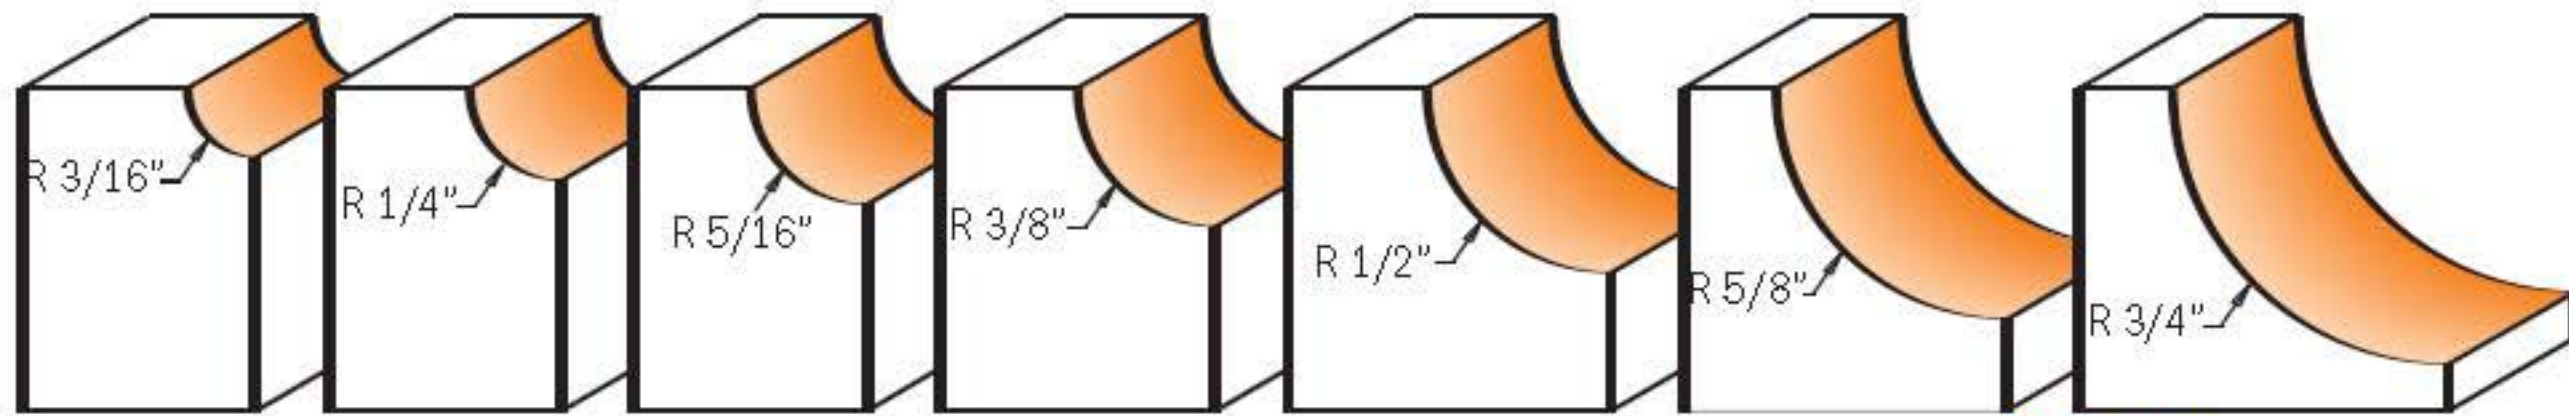

Cove Bits

837

Transform furniture, doors, and drawer fronts from simple to elegant by giving them a final touch with a CMT Cove Bit. Put these bits together with a CMT Roundover Bit and build perfectly fitting rule joints that are ideal for drop leaf table tops.

Drawings are 1:1 scale

Spare parts

ORDER NO. 1/4" shank	ORDER NO. 1/2" shank	R		D	I	L	Spare parts			
		inches	mm	inches	inches	inches	Shield	Bearing	Screw TCEI	Hex key
837.190.11		3/16	4.75	7/8	1/2	2-11/64	990.423.00	791.003.00	990.058.00	991.057.00
	837.690.11	3/16	4.75	7/8	1/2	2-27/64	990.423.00	791.003.00	990.058.00	991.057.00
837.222.11		1/4	6.35	1	1/2	2-11/64	990.423.00	791.003.00	990.058.00	991.057.00
	837.722.11	1/4	6.35	1	1/2	2-27/64	990.423.00	791.003.00	990.058.00	991.057.00
837.254.11		5/16	8	1-1/8	1/2	2-9/64	990.423.00	791.003.00	990.058.00	991.057.00
	837.754.11	5/16	8	1-1/8	1/2	2-25/64	990.423.00	791.003.00	990.058.00	991.057.00
837.286.11		3/8	9.52	1-1/4	1/2	2-9/64	990.423.00	791.003.00	990.058.00	991.057.00
	837.786.11	3/8	9.52	1-1/4	1/2	2-25/64	990.423.00	791.003.00	990.058.00	991.057.00
837.350.11		1/2	12.7	1-1/2	5/8	2-9/32	990.423.00	791.003.00	990.058.00	991.057.00
	837.850.11	1/2	12.7	1-1/2	5/8	2-17/32	990.423.00	791.003.00	990.058.00	991.057.00
	837.950.11	5/8	15.87	1-3/4	3/4	2-41/64	990.423.00	791.003.00	990.058.00	991.057.00
	837.951.11	3/4	19	2	7/8	2-51/64	990.423.00	791.003.00	990.058.00	991.057.00
	837.955.11			2	1/2	2-27/64	990.423.00	791.003.00	990.058.00	991.057.00