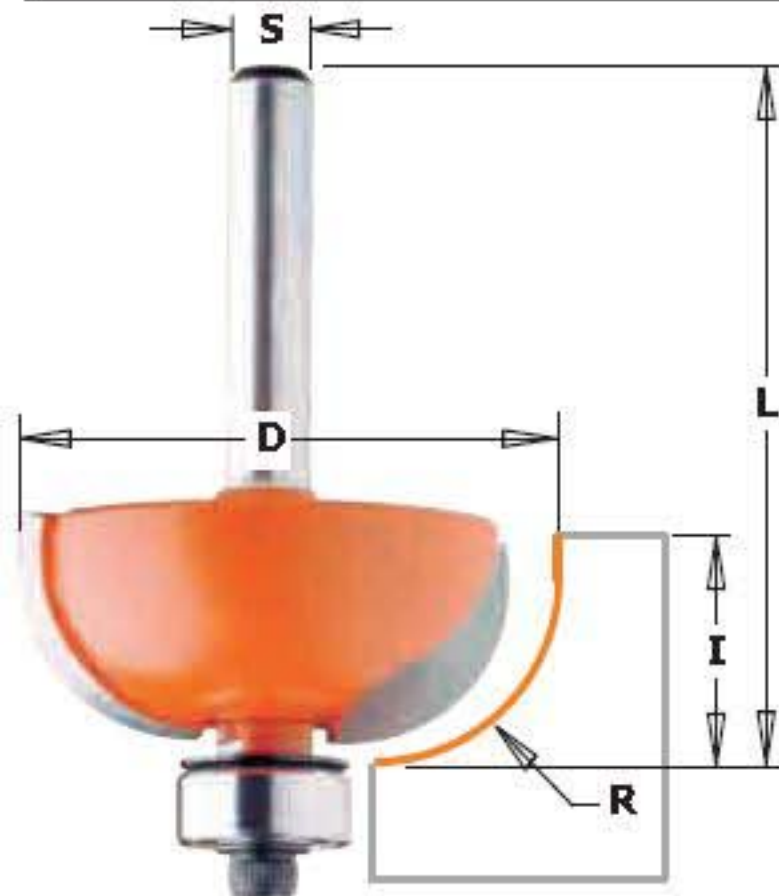

Cove Bits

837

Transform furniture, doors, and drawer fronts from simple to elegant by giving them a final touch with a CMT Cove Bit. Put these bits together with a CMT Roundover Bit and build perfectly fitting rule joints that are ideal for drop leaf table tops.

Drawings are 1:1 scale

Spare parts

ORDER NO. 1/4" shank	ORDER NO. 1/2" shank	R		D	I	L	Spare parts			
		inches	mm	inches	inches	inches	Shield	Bearing	Screw TCEI	Hex key
837.190.11		3/16	4.75	7/8	1/2	2-11/64	990.423.00	791.003.00	990.058.00	991.057.00
	837.690.11	3/16	4.75	7/8	1/2	2-27/64	990.423.00	791.003.00	990.058.00	991.057.00
837.222.11		1/4	6.35	1	1/2	2-11/64	990.423.00	791.003.00	990.058.00	991.057.00
	837.722.11	1/4	6.35	1	1/2	2-27/64	990.423.00	791.003.00	990.058.00	991.057.00
837.254.11		5/16	8	1-1/8	1/2	2-9/64	990.423.00	791.003.00	990.058.00	991.057.00
	837.754.11	5/16	8	1-1/8	1/2	2-25/64	990.423.00	791.003.00	990.058.00	991.057.00
837.286.11		3/8	9.52	1-1/4	1/2	2-9/64	990.423.00	791.003.00	990.058.00	991.057.00
	837.786.11	3/8	9.52	1-1/4	1/2	2-25/64	990.423.00	791.003.00	990.058.00	991.057.00
837.350.11		1/2	12.7	1-1/2	5/8	2-9/32	990.423.00	791.003.00	990.058.00	991.057.00
	837.850.11	1/2	12.7	1-1/2	5/8	2-17/32	990.423.00	791.003.00	990.058.00	991.057.00
	837.950.11	5/8	15.87	1-3/4	3/4	2-41/64	990.423.00	791.003.00	990.058.00	991.057.00
	837.951.11	3/4	19	2	7/8	2-51/64	990.423.00	791.003.00	990.058.00	991.057.00
	837.955.11			2	1/2	2-27/64	990.423.00	791.003.00	990.058.00	991.057.00