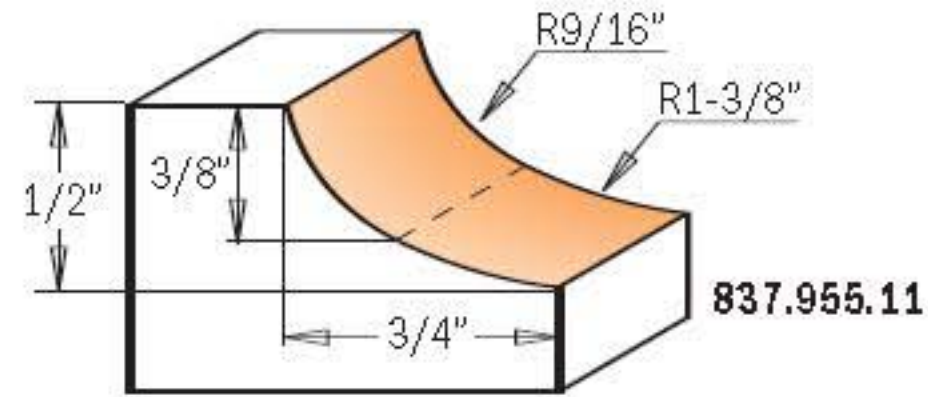

Cove Bits

837

Transform furniture, doors, and drawer fronts from simple to elegant by giving them a final touch with a CMT Cove Bit. Put these bits together with a CMT Roundover Bit and build perfectly fitting rule joints that are ideal for drop leaf table tops.

Drawings are 1:1 scale

Spare parts

ORDER NO. 1/4" shank	ORDER NO. 1/2" shank	R		D	I	L	Spare parts			
		inches	mm	inches	inches	inches	Shield	Bearing	Screw TCEI	Hex key
837.190.11		3/16	4.75	7/8	1/2	2-11/64	990.423.00	791.003.00	990.058.00	991.057.00
	837.690.11	3/16	4.75	7/8	1/2	2-27/64	990.423.00	791.003.00	990.058.00	991.057.00
837.222.11		1/4	6.35	1	1/2	2-11/64	990.423.00	791.003.00	990.058.00	991.057.00
	837.722.11	1/4	6.35	1	1/2	2-27/64	990.423.00	791.003.00	990.058.00	991.057.00
837.254.11		5/16	8	1-1/8	1/2	2-9/64	990.423.00	791.003.00	990.058.00	991.057.00
	837.754.11	5/16	8	1-1/8	1/2	2-25/64	990.423.00	791.003.00	990.058.00	991.057.00
837.286.11		3/8	9.52	1-1/4	1/2	2-9/64	990.423.00	791.003.00	990.058.00	991.057.00
	837.786.11	3/8	9.52	1-1/4	1/2	2-25/64	990.423.00	791.003.00	990.058.00	991.057.00
837.350.11		1/2	12.7	1-1/2	5/8	2-9/32	990.423.00	791.003.00	990.058.00	991.057.00
	837.850.11	1/2	12.7	1-1/2	5/8	2-17/32	990.423.00	791.003.00	990.058.00	991.057.00
	837.950.11	5/8	15.87	1-3/4	3/4	2-41/64	990.423.00	791.003.00	990.058.00	991.057.00
	837.951.11	3/4	19	2	7/8	2-51/64	990.423.00	791.003.00	990.058.00	991.057.00
	837.955.11			2	1/2	2-27/64	990.423.00	791.003.00	990.058.00	991.057.00