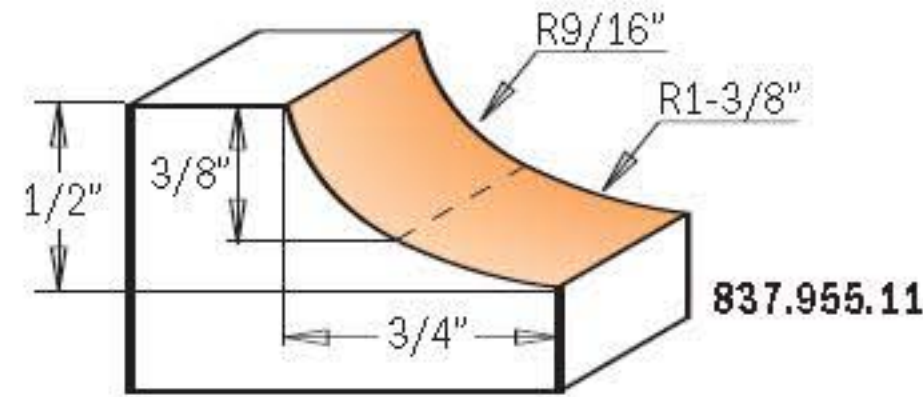

Cove Bits

837

Transform furniture, doors, and drawer fronts from simple to elegant by giving them a final touch with a CMT Cove Bit. Put these bits together with a CMT Roundover Bit and build perfectly fitting rule joints that are ideal for drop leaf table tops.

837.955.11

Drawings are 1:1 scale

Spare parts

ORDER NO. 1/4" shank	ORDER NO. 1/2" shank	R		D	I	L	Spare parts			
		inches	mm	inches	inches	inches	Shield	Bearing	Screw TCEI	Hex key
837.190.11		3/16	4.75	7/8	1/2	2-11/64	990.423.00	791.003.00	990.058.00	991.057.00
	837.690.11	3/16	4.75	7/8	1/2	2-27/64	990.423.00	791.003.00	990.058.00	991.057.00
837.222.11		1/4	6.35	1	1/2	2-11/64	990.423.00	791.003.00	990.058.00	991.057.00
	837.722.11	1/4	6.35	1	1/2	2-27/64	990.423.00	791.003.00	990.058.00	991.057.00
837.254.11		5/16	8	1-1/8	1/2	2-9/64	990.423.00	791.003.00	990.058.00	991.057.00
	837.754.11	5/16	8	1-1/8	1/2	2-25/64	990.423.00	791.003.00	990.058.00	991.057.00
837.286.11		3/8	9.52	1-1/4	1/2	2-9/64	990.423.00	791.003.00	990.058.00	991.057.00
	837.786.11	3/8	9.52	1-1/4	1/2	2-25/64	990.423.00	791.003.00	990.058.00	991.057.00
837.350.11		1/2	12.7	1-1/2	5/8	2-9/32	990.423.00	791.003.00	990.058.00	991.057.00
	837.850.11	1/2	12.7	1-1/2	5/8	2-17/32	990.423.00	791.003.00	990.058.00	991.057.00
	837.950.11	5/8	15.87	1-3/4	3/4	2-41/64	990.423.00	791.003.00	990.058.00	991.057.00
	837.951.11	3/4	19	2	7/8	2-51/64	990.423.00	791.003.00	990.058.00	991.057.00
	837.955.11			2	1/2	2-27/64	990.423.00	791.003.00	990.058.00	991.057.00