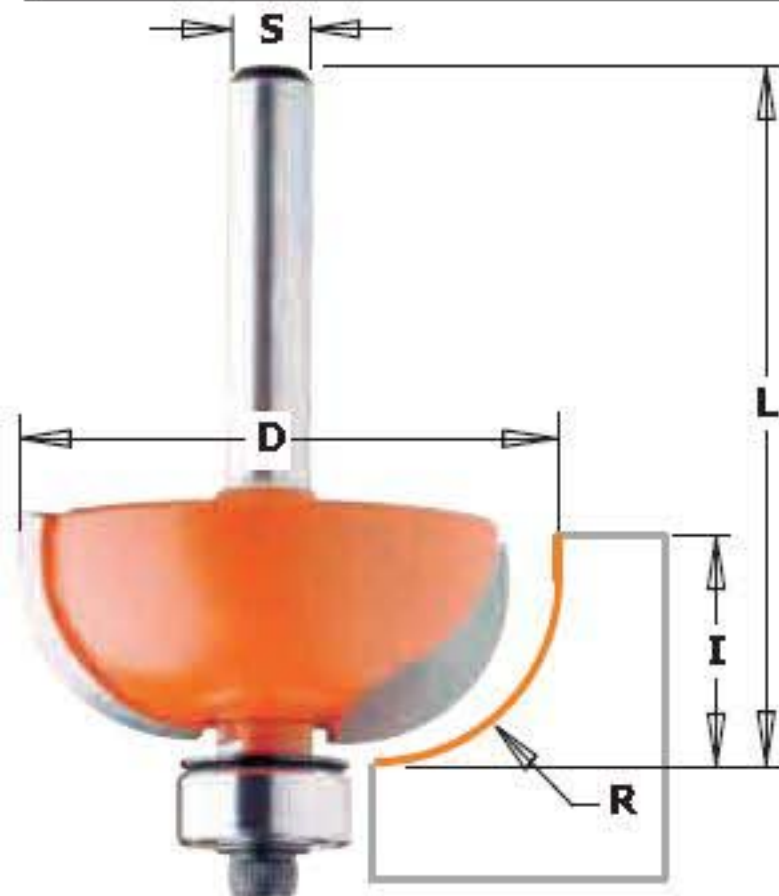

Cove Bits

837

Transform furniture, doors, and drawer fronts from simple to elegant by giving them a final touch with a CMT Cove Bit. Put these bits together with a CMT Roundover Bit and build perfectly fitting rule joints that are ideal for drop leaf table tops.

837.955.11

Drawings are 1:1 scale

Spare parts

ORDER NO. 1/4" shank	ORDER NO. 1/2" shank	R		D	I	L	Shield	Bearing	Screw TCEI	Hex key
		inches	mm	inches	inches	inches				
837.190.11		3/16	4.75	7/8	1/2	2-11/64	990.423.00	791.003.00	990.058.00	991.057.00
	837.690.11	3/16	4.75	7/8	1/2	2-27/64	990.423.00	791.003.00	990.058.00	991.057.00
837.222.11		1/4	6.35	1	1/2	2-11/64	990.423.00	791.003.00	990.058.00	991.057.00
	837.722.11	1/4	6.35	1	1/2	2-27/64	990.423.00	791.003.00	990.058.00	991.057.00
837.254.11		5/16	8	1-1/8	1/2	2-9/64	990.423.00	791.003.00	990.058.00	991.057.00
	837.754.11	5/16	8	1-1/8	1/2	2-25/64	990.423.00	791.003.00	990.058.00	991.057.00
837.286.11		3/8	9.52	1-1/4	1/2	2-9/64	990.423.00	791.003.00	990.058.00	991.057.00
	837.786.11	3/8	9.52	1-1/4	1/2	2-25/64	990.423.00	791.003.00	990.058.00	991.057.00
837.350.11		1/2	12.7	1-1/2	5/8	2-9/32	990.423.00	791.003.00	990.058.00	991.057.00
	837.850.11	1/2	12.7	1-1/2	5/8	2-17/32	990.423.00	791.003.00	990.058.00	991.057.00
	837.950.11	5/8	15.87	1-3/4	3/4	2-41/64	990.423.00	791.003.00	990.058.00	991.057.00
	837.951.11	3/4	19	2	7/8	2-51/64	990.423.00	791.003.00	990.058.00	991.057.00
	837.955.11			2	1/2	2-27/64	990.423.00	791.003.00	990.058.00	991.057.00