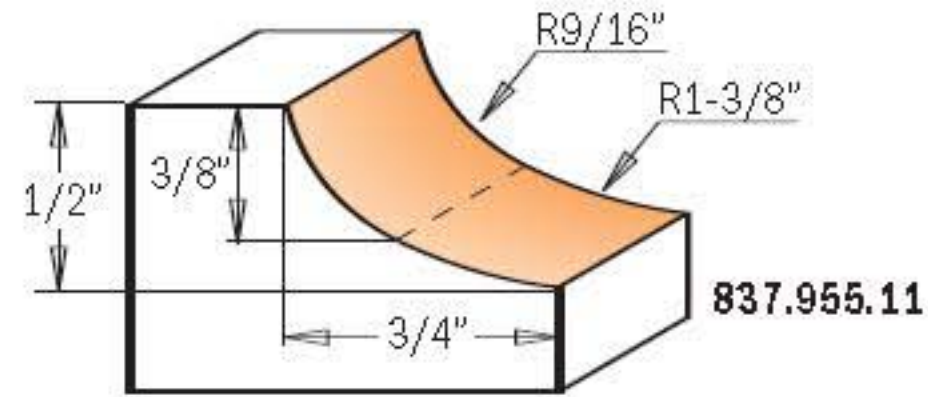

Cove Bits

837

Transform furniture, doors, and drawer fronts from simple to elegant by giving them a final touch with a CMT Cove Bit. Put these bits together with a CMT Roundover Bit and build perfectly fitting rule joints that are ideal for drop leaf table tops.

837.955.11

Drawings are 1:1 scale

Spare parts

ORDER NO. 1/4" shank	ORDER NO. 1/2" shank	R		D	I	L	Shield	Bearing	Screw TCEI	Hex key
		inches	mm	inches	inches	inches				
837.190.11		3/16	4.75	7/8	1/2	2-11/64	990.423.00	791.003.00	990.058.00	991.057.00
	837.690.11	3/16	4.75	7/8	1/2	2-27/64	990.423.00	791.003.00	990.058.00	991.057.00
837.222.11		1/4	6.35	1	1/2	2-11/64	990.423.00	791.003.00	990.058.00	991.057.00
	837.722.11	1/4	6.35	1	1/2	2-27/64	990.423.00	791.003.00	990.058.00	991.057.00
837.254.11		5/16	8	1-1/8	1/2	2-9/64	990.423.00	791.003.00	990.058.00	991.057.00
	837.754.11	5/16	8	1-1/8	1/2	2-25/64	990.423.00	791.003.00	990.058.00	991.057.00
837.286.11		3/8	9.52	1-1/4	1/2	2-9/64	990.423.00	791.003.00	990.058.00	991.057.00
	837.786.11	3/8	9.52	1-1/4	1/2	2-25/64	990.423.00	791.003.00	990.058.00	991.057.00
837.350.11		1/2	12.7	1-1/2	5/8	2-9/32	990.423.00	791.003.00	990.058.00	991.057.00
	837.850.11	1/2	12.7	1-1/2	5/8	2-17/32	990.423.00	791.003.00	990.058.00	991.057.00
	837.950.11	5/8	15.87	1-3/4	3/4	2-41/64	990.423.00	791.003.00	990.058.00	991.057.00
	837.951.11	3/4	19	2	7/8	2-51/64	990.423.00	791.003.00	990.058.00	991.057.00
	837.955.11			2	1/2	2-27/64	990.423.00	791.003.00	990.058.00	991.057.00