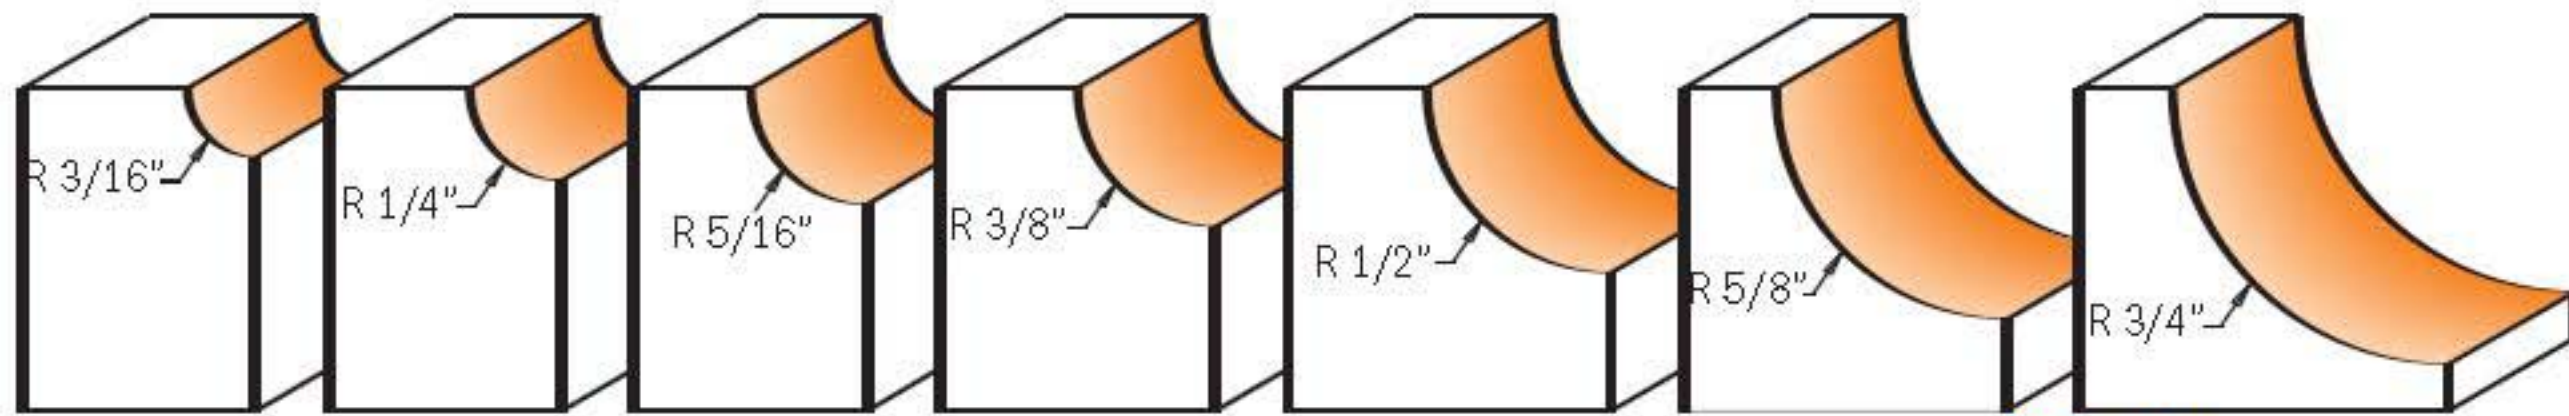

Cove Bits

837

Transform furniture, doors, and drawer fronts from simple to elegant by giving them a final touch with a CMT Cove Bit. Put these bits together with a CMT Roundover Bit and build perfectly fitting rule joints that are ideal for drop leaf table tops.

837.955.11

Drawings are 1:1 scale

Spare parts

ORDER NO. 1/4" shank	ORDER NO. 1/2" shank	R		D	I	L	Shield	Bearing	Screw TCEI	Hex key
		inches	mm	inches	inches	inches				
837.190.11		3/16	4.75	7/8	1/2	2-11/64	990.423.00	791.003.00	990.058.00	991.057.00
	837.690.11	3/16	4.75	7/8	1/2	2-27/64	990.423.00	791.003.00	990.058.00	991.057.00
837.222.11		1/4	6.35	1	1/2	2-11/64	990.423.00	791.003.00	990.058.00	991.057.00
	837.722.11	1/4	6.35	1	1/2	2-27/64	990.423.00	791.003.00	990.058.00	991.057.00
837.254.11		5/16	8	1-1/8	1/2	2-9/64	990.423.00	791.003.00	990.058.00	991.057.00
	837.754.11	5/16	8	1-1/8	1/2	2-25/64	990.423.00	791.003.00	990.058.00	991.057.00
837.286.11		3/8	9.52	1-1/4	1/2	2-9/64	990.423.00	791.003.00	990.058.00	991.057.00
	837.786.11	3/8	9.52	1-1/4	1/2	2-25/64	990.423.00	791.003.00	990.058.00	991.057.00
837.350.11		1/2	12.7	1-1/2	5/8	2-9/32	990.423.00	791.003.00	990.058.00	991.057.00
	837.850.11	1/2	12.7	1-1/2	5/8	2-17/32	990.423.00	791.003.00	990.058.00	991.057.00
	837.950.11	5/8	15.87	1-3/4	3/4	2-41/64	990.423.00	791.003.00	990.058.00	991.057.00
	837.951.11	3/4	19	2	7/8	2-51/64	990.423.00	791.003.00	990.058.00	991.057.00
	837.955.11			2	1/2	2-27/64	990.423.00	791.003.00	990.058.00	991.057.00