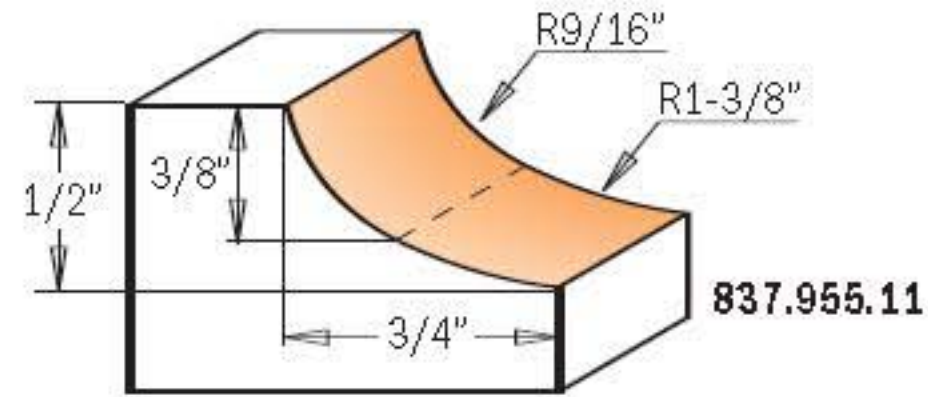

Cove Bits

837

Transform furniture, doors, and drawer fronts from simple to elegant by giving them a final touch with a CMT Cove Bit. Put these bits together with a CMT Roundover Bit and build perfectly fitting rule joints that are ideal for drop leaf table tops.

837.955.11

Drawings are 1:1 scale

Spare parts

ORDER NO. 1/4" shank	ORDER NO. 1/2" shank	R		D	I	L	Spare parts			
		inches	mm	inches	inches	inches	Shield	Bearing	Screw TCEI	Hex key
837.190.11		3/16	4.75	7/8	1/2	2-11/64	990.423.00	791.003.00	990.058.00	991.057.00
	837.690.11	3/16	4.75	7/8	1/2	2-27/64	990.423.00	791.003.00	990.058.00	991.057.00
837.222.11		1/4	6.35	1	1/2	2-11/64	990.423.00	791.003.00	990.058.00	991.057.00
	837.722.11	1/4	6.35	1	1/2	2-27/64	990.423.00	791.003.00	990.058.00	991.057.00
837.254.11		5/16	8	1-1/8	1/2	2-9/64	990.423.00	791.003.00	990.058.00	991.057.00
	837.754.11	5/16	8	1-1/8	1/2	2-25/64	990.423.00	791.003.00	990.058.00	991.057.00
837.286.11		3/8	9.52	1-1/4	1/2	2-9/64	990.423.00	791.003.00	990.058.00	991.057.00
	837.786.11	3/8	9.52	1-1/4	1/2	2-25/64	990.423.00	791.003.00	990.058.00	991.057.00
837.350.11		1/2	12.7	1-1/2	5/8	2-9/32	990.423.00	791.003.00	990.058.00	991.057.00
	837.850.11	1/2	12.7	1-1/2	5/8	2-17/32	990.423.00	791.003.00	990.058.00	991.057.00
	837.950.11	5/8	15.87	1-3/4	3/4	2-41/64	990.423.00	791.003.00	990.058.00	991.057.00
	837.951.11	3/4	19	2	7/8	2-51/64	990.423.00	791.003.00	990.058.00	991.057.00
	837.955.11			2	1/2	2-27/64	990.423.00	791.003.00	990.058.00	991.057.00