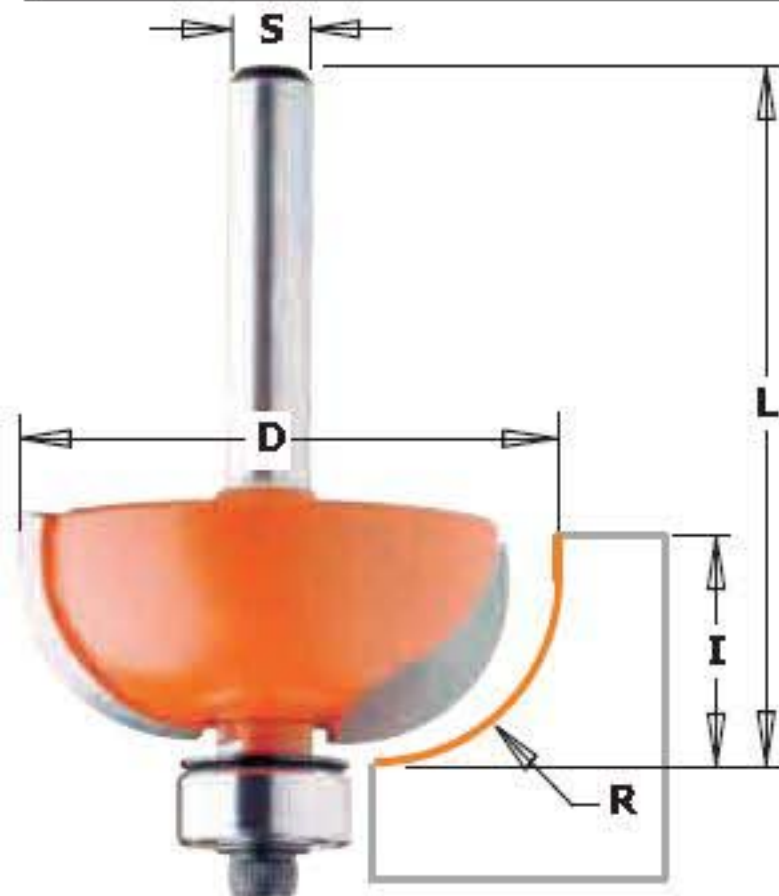

Cove Bits

837

Transform furniture, doors, and drawer fronts from simple to elegant by giving them a final touch with a CMT Cove Bit. Put these bits together with a CMT Roundover Bit and build perfectly fitting rule joints that are ideal for drop leaf table tops.

837.955.11

Drawings are 1:1 scale

Spare parts

ORDER NO. 1/4" shank	ORDER NO. 1/2" shank	R		D	I	L	Spare parts			
		inches	mm	inches	inches	inches	Shield	Bearing	Screw TCEI	Hex key
837.190.11		3/16	4.75	7/8	1/2	2-11/64	990.423.00	791.003.00	990.058.00	991.057.00
	837.690.11	3/16	4.75	7/8	1/2	2-27/64	990.423.00	791.003.00	990.058.00	991.057.00
837.222.11		1/4	6.35	1	1/2	2-11/64	990.423.00	791.003.00	990.058.00	991.057.00
	837.722.11	1/4	6.35	1	1/2	2-27/64	990.423.00	791.003.00	990.058.00	991.057.00
837.254.11		5/16	8	1-1/8	1/2	2-9/64	990.423.00	791.003.00	990.058.00	991.057.00
	837.754.11	5/16	8	1-1/8	1/2	2-25/64	990.423.00	791.003.00	990.058.00	991.057.00
837.286.11		3/8	9.52	1-1/4	1/2	2-9/64	990.423.00	791.003.00	990.058.00	991.057.00
	837.786.11	3/8	9.52	1-1/4	1/2	2-25/64	990.423.00	791.003.00	990.058.00	991.057.00
837.350.11		1/2	12.7	1-1/2	5/8	2-9/32	990.423.00	791.003.00	990.058.00	991.057.00
	837.850.11	1/2	12.7	1-1/2	5/8	2-17/32	990.423.00	791.003.00	990.058.00	991.057.00
	837.950.11	5/8	15.87	1-3/4	3/4	2-41/64	990.423.00	791.003.00	990.058.00	991.057.00
	837.951.11	3/4	19	2	7/8	2-51/64	990.423.00	791.003.00	990.058.00	991.057.00
	837.955.11			2	1/2	2-27/64	990.423.00	791.003.00	990.058.00	991.057.00