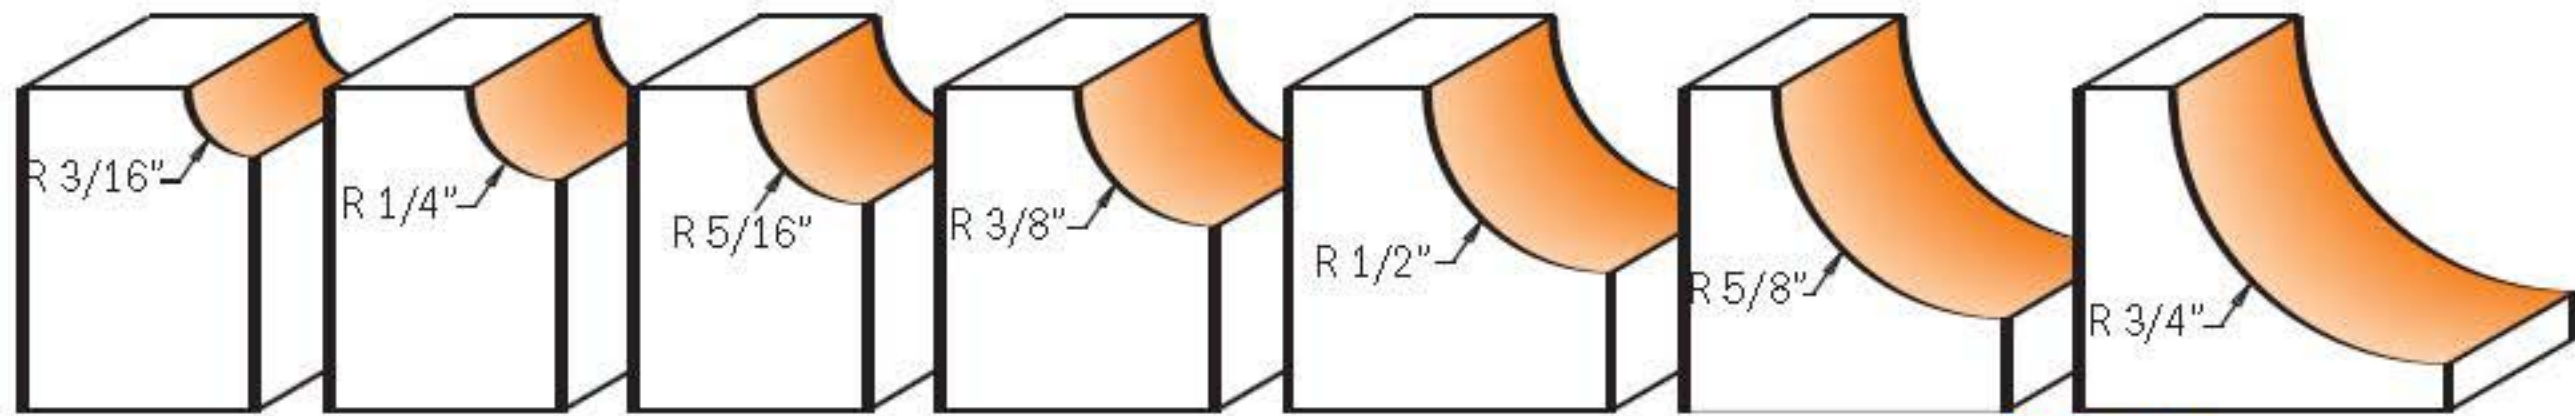

Cove Bits

837

Transform furniture, doors, and drawer fronts from simple to elegant by giving them a final touch with a CMT Cove Bit. Put these bits together with a CMT Roundover Bit and build perfectly fitting rule joints that are ideal for drop leaf table tops.

837.955.11

Drawings are 1:1 scale

Spare parts

ORDER NO. 1/4" shank	ORDER NO. 1/2" shank	R		D	I	L	Spare parts			
		inches	mm	inches	inches	inches	Shield	Bearing	Screw TCEI	Hex key
837.190.11		3/16	4.75	7/8	1/2	2-11/64	990.423.00	791.003.00	990.058.00	991.057.00
	837.690.11	3/16	4.75	7/8	1/2	2-27/64	990.423.00	791.003.00	990.058.00	991.057.00
837.222.11		1/4	6.35	1	1/2	2-11/64	990.423.00	791.003.00	990.058.00	991.057.00
	837.722.11	1/4	6.35	1	1/2	2-27/64	990.423.00	791.003.00	990.058.00	991.057.00
837.254.11		5/16	8	1-1/8	1/2	2-9/64	990.423.00	791.003.00	990.058.00	991.057.00
	837.754.11	5/16	8	1-1/8	1/2	2-25/64	990.423.00	791.003.00	990.058.00	991.057.00
837.286.11		3/8	9.52	1-1/4	1/2	2-9/64	990.423.00	791.003.00	990.058.00	991.057.00
	837.786.11	3/8	9.52	1-1/4	1/2	2-25/64	990.423.00	791.003.00	990.058.00	991.057.00
837.350.11		1/2	12.7	1-1/2	5/8	2-9/32	990.423.00	791.003.00	990.058.00	991.057.00
	837.850.11	1/2	12.7	1-1/2	5/8	2-17/32	990.423.00	791.003.00	990.058.00	991.057.00
	837.950.11	5/8	15.87	1-3/4	3/4	2-41/64	990.423.00	791.003.00	990.058.00	991.057.00
	837.951.11	3/4	19	2	7/8	2-51/64	990.423.00	791.003.00	990.058.00	991.057.00
	837.955.11			2	1/2	2-27/64	990.423.00	791.003.00	990.058.00	991.057.00