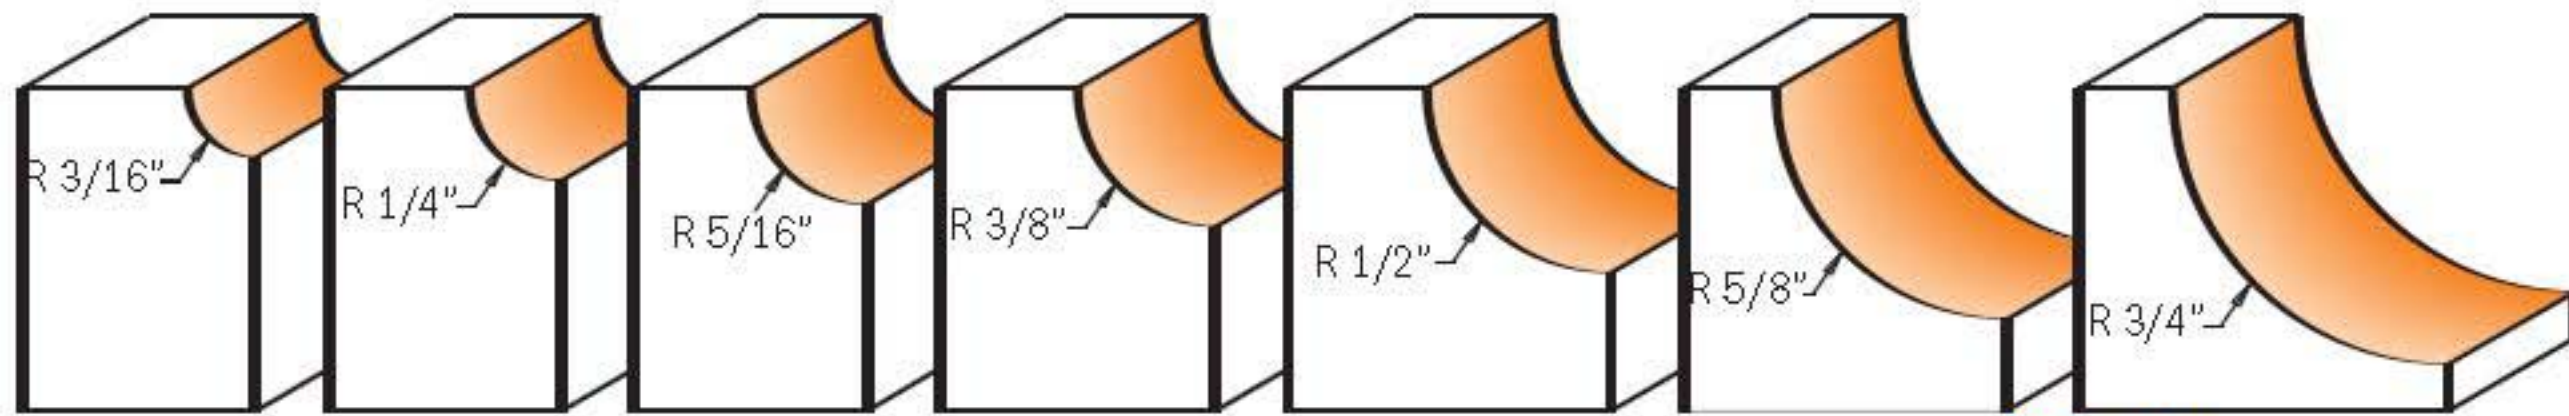

Cove Bits

837

Transform furniture, doors, and drawer fronts from simple to elegant by giving them a final touch with a CMT Cove Bit. Put these bits together with a CMT Roundover Bit and build perfectly fitting rule joints that are ideal for drop leaf table tops.

837.955.11

Drawings are 1:1 scale

Spare parts

ORDER NO. 1/4" shank	ORDER NO. 1/2" shank	R		D	I	L	Spare parts			
		inches	mm	inches	inches	inches	Shield	Bearing	Screw TCEI	Hex key
837.190.11		3/16	4.75	7/8	1/2	2-11/64	990.423.00	791.003.00	990.058.00	991.057.00
	837.690.11	3/16	4.75	7/8	1/2	2-27/64	990.423.00	791.003.00	990.058.00	991.057.00
837.222.11		1/4	6.35	1	1/2	2-11/64	990.423.00	791.003.00	990.058.00	991.057.00
	837.722.11	1/4	6.35	1	1/2	2-27/64	990.423.00	791.003.00	990.058.00	991.057.00
837.254.11		5/16	8	1-1/8	1/2	2-9/64	990.423.00	791.003.00	990.058.00	991.057.00
	837.754.11	5/16	8	1-1/8	1/2	2-25/64	990.423.00	791.003.00	990.058.00	991.057.00
837.286.11		3/8	9.52	1-1/4	1/2	2-9/64	990.423.00	791.003.00	990.058.00	991.057.00
	837.786.11	3/8	9.52	1-1/4	1/2	2-25/64	990.423.00	791.003.00	990.058.00	991.057.00
837.350.11		1/2	12.7	1-1/2	5/8	2-9/32	990.423.00	791.003.00	990.058.00	991.057.00
	837.850.11	1/2	12.7	1-1/2	5/8	2-17/32	990.423.00	791.003.00	990.058.00	991.057.00
	837.950.11	5/8	15.87	1-3/4	3/4	2-41/64	990.423.00	791.003.00	990.058.00	991.057.00
	837.951.11	3/4	19	2	7/8	2-51/64	990.423.00	791.003.00	990.058.00	991.057.00
	837.955.11			2	1/2	2-27/64	990.423.00	791.003.00	990.058.00	991.057.00