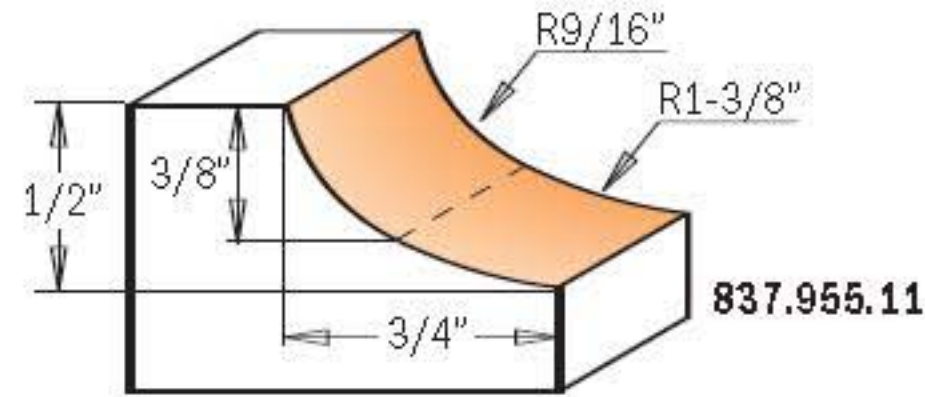

Cove Bits

837

Transform furniture, doors, and drawer fronts from simple to elegant by giving them a final touch with a CMT Cove Bit. Put these bits together with a CMT Roundover Bit and build perfectly fitting rule joints that are ideal for drop leaf table tops.

837.955.11

Drawings are 1:1 scale

Spare parts

ORDER NO. 1/4" shank	ORDER NO. 1/2" shank	R		D	I	L	Spare parts			
		inches	mm	inches	inches	inches	Shield	Bearing	Screw TCEI	Hex key
837.190.11		3/16	4.75	7/8	1/2	2-11/64	990.423.00	791.003.00	990.058.00	991.057.00
	837.690.11	3/16	4.75	7/8	1/2	2-27/64	990.423.00	791.003.00	990.058.00	991.057.00
837.222.11		1/4	6.35	1	1/2	2-11/64	990.423.00	791.003.00	990.058.00	991.057.00
	837.722.11	1/4	6.35	1	1/2	2-27/64	990.423.00	791.003.00	990.058.00	991.057.00
837.254.11		5/16	8	1-1/8	1/2	2-9/64	990.423.00	791.003.00	990.058.00	991.057.00
	837.754.11	5/16	8	1-1/8	1/2	2-25/64	990.423.00	791.003.00	990.058.00	991.057.00
837.286.11		3/8	9.52	1-1/4	1/2	2-9/64	990.423.00	791.003.00	990.058.00	991.057.00
	837.786.11	3/8	9.52	1-1/4	1/2	2-25/64	990.423.00	791.003.00	990.058.00	991.057.00
837.350.11		1/2	12.7	1-1/2	5/8	2-9/32	990.423.00	791.003.00	990.058.00	991.057.00
	837.850.11	1/2	12.7	1-1/2	5/8	2-17/32	990.423.00	791.003.00	990.058.00	991.057.00
	837.950.11	5/8	15.87	1-3/4	3/4	2-41/64	990.423.00	791.003.00	990.058.00	991.057.00
	837.951.11	3/4	19	2	7/8	2-51/64	990.423.00	791.003.00	990.058.00	991.057.00
	837.955.11			2	1/2	2-27/64	990.423.00	791.003.00	990.058.00	991.057.00