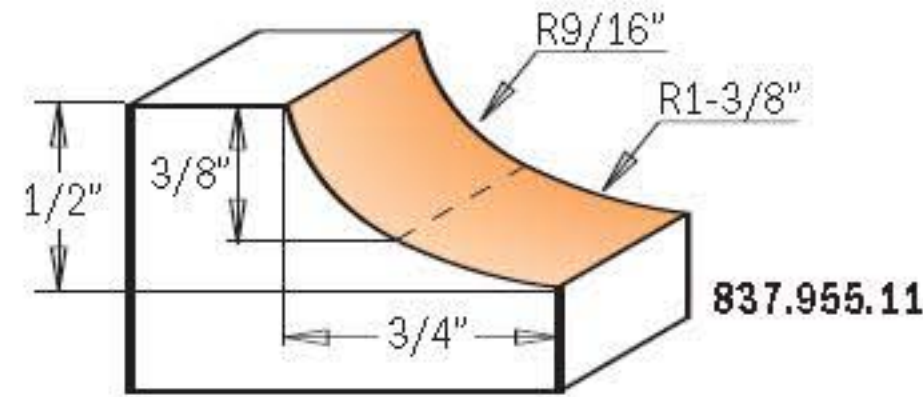

## 837

Transform furniture, doors, and drawer fronts from simple to elegant by giving them a final touch with a CMT Cove Bit. Put these bits together with a CMT Roundover Bit and build perfectly fitting rule joints that are ideal for drop leaf table tops.

837.955.11

Drawings are 1:1 scale

Spare parts

ORDER NO. 1/4" shank	ORDER NO. 1/2" shank	R		D	I	L	Spare parts			
		inches	mm	inches	inches	inches	Shield	Bearing	Screw TCEI	Hex key
837.190.11		3/16	4.75	7/8	1/2	2-11/64	990.423.00	791.003.00	990.058.00	991.057.00
	837.690.11	3/16	4.75	7/8	1/2	2-27/64	990.423.00	791.003.00	990.058.00	991.057.00
837.222.11		1/4	6.35	1	1/2	2-11/64	990.423.00	791.003.00	990.058.00	991.057.00
	837.722.11	1/4	6.35	1	1/2	2-27/64	990.423.00	791.003.00	990.058.00	991.057.00
837.254.11		5/16	8	1-1/8	1/2	2-9/64	990.423.00	791.003.00	990.058.00	991.057.00
	837.754.11	5/16	8	1-1/8	1/2	2-25/64	990.423.00	791.003.00	990.058.00	991.057.00
837.286.11		3/8	9.52	1-1/4	1/2	2-9/64	990.423.00	791.003.00	990.058.00	991.057.00
	837.786.11	3/8	9.52	1-1/4	1/2	2-25/64	990.423.00	791.003.00	990.058.00	991.057.00
837.350.11		1/2	12.7	1-1/2	5/8	2-9/32	990.423.00	791.003.00	990.058.00	991.057.00
	837.850.11	1/2	12.7	1-1/2	5/8	2-17/32	990.423.00	791.003.00	990.058.00	991.057.00
	837.950.11	5/8	15.87	1-3/4	3/4	2-41/64	990.423.00	791.003.00	990.058.00	991.057.00
	837.951.11	3/4	19	2	7/8	2-51/64	990.423.00	791.003.00	990.058.00	991.057.00
	837.955.11			2	1/2	2-27/64	990.423.00	791.003.00	990.058.00	991.057.00