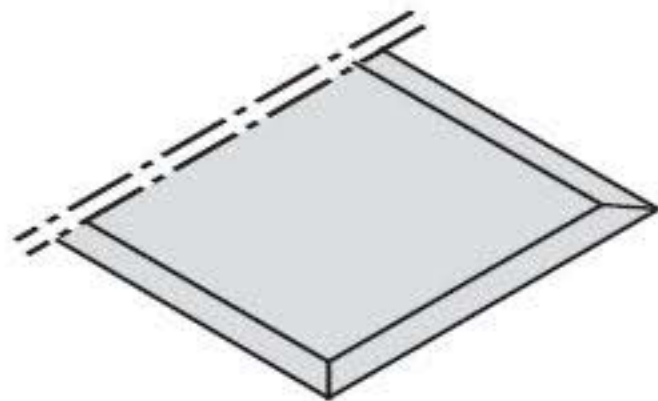

Planer and Jointer knives HS 18%W

HS

Available on request

MATERIAL	18%W
Dry Softwood	●
Wet Softwood	○
Dry Hardwood	●
Wet Hardwood	●
Glulam	○

- Suitable
○ Party suitable

792

ORDER NO.	L mm	H mm	K mm	Knives per set
792.130.30	130	30	3	2
792.150.30	150	30	3	2
792.180.30	180	30	3	2
792.230.30	230	30	3	2
792.400.30	400	30	3	2
792.400.35	400	35	3	2
792.500.35	500	35	3	2
792.600.35	600	35	3	2
792.710.35	710	35	3	2
792.997.30	1050	30	3	2
792.997.35	1050	35	3	2

Remark: special dimensions available on request.

The mirror finish on HW knives produces both razor sharp and extremely durable cutting edges.